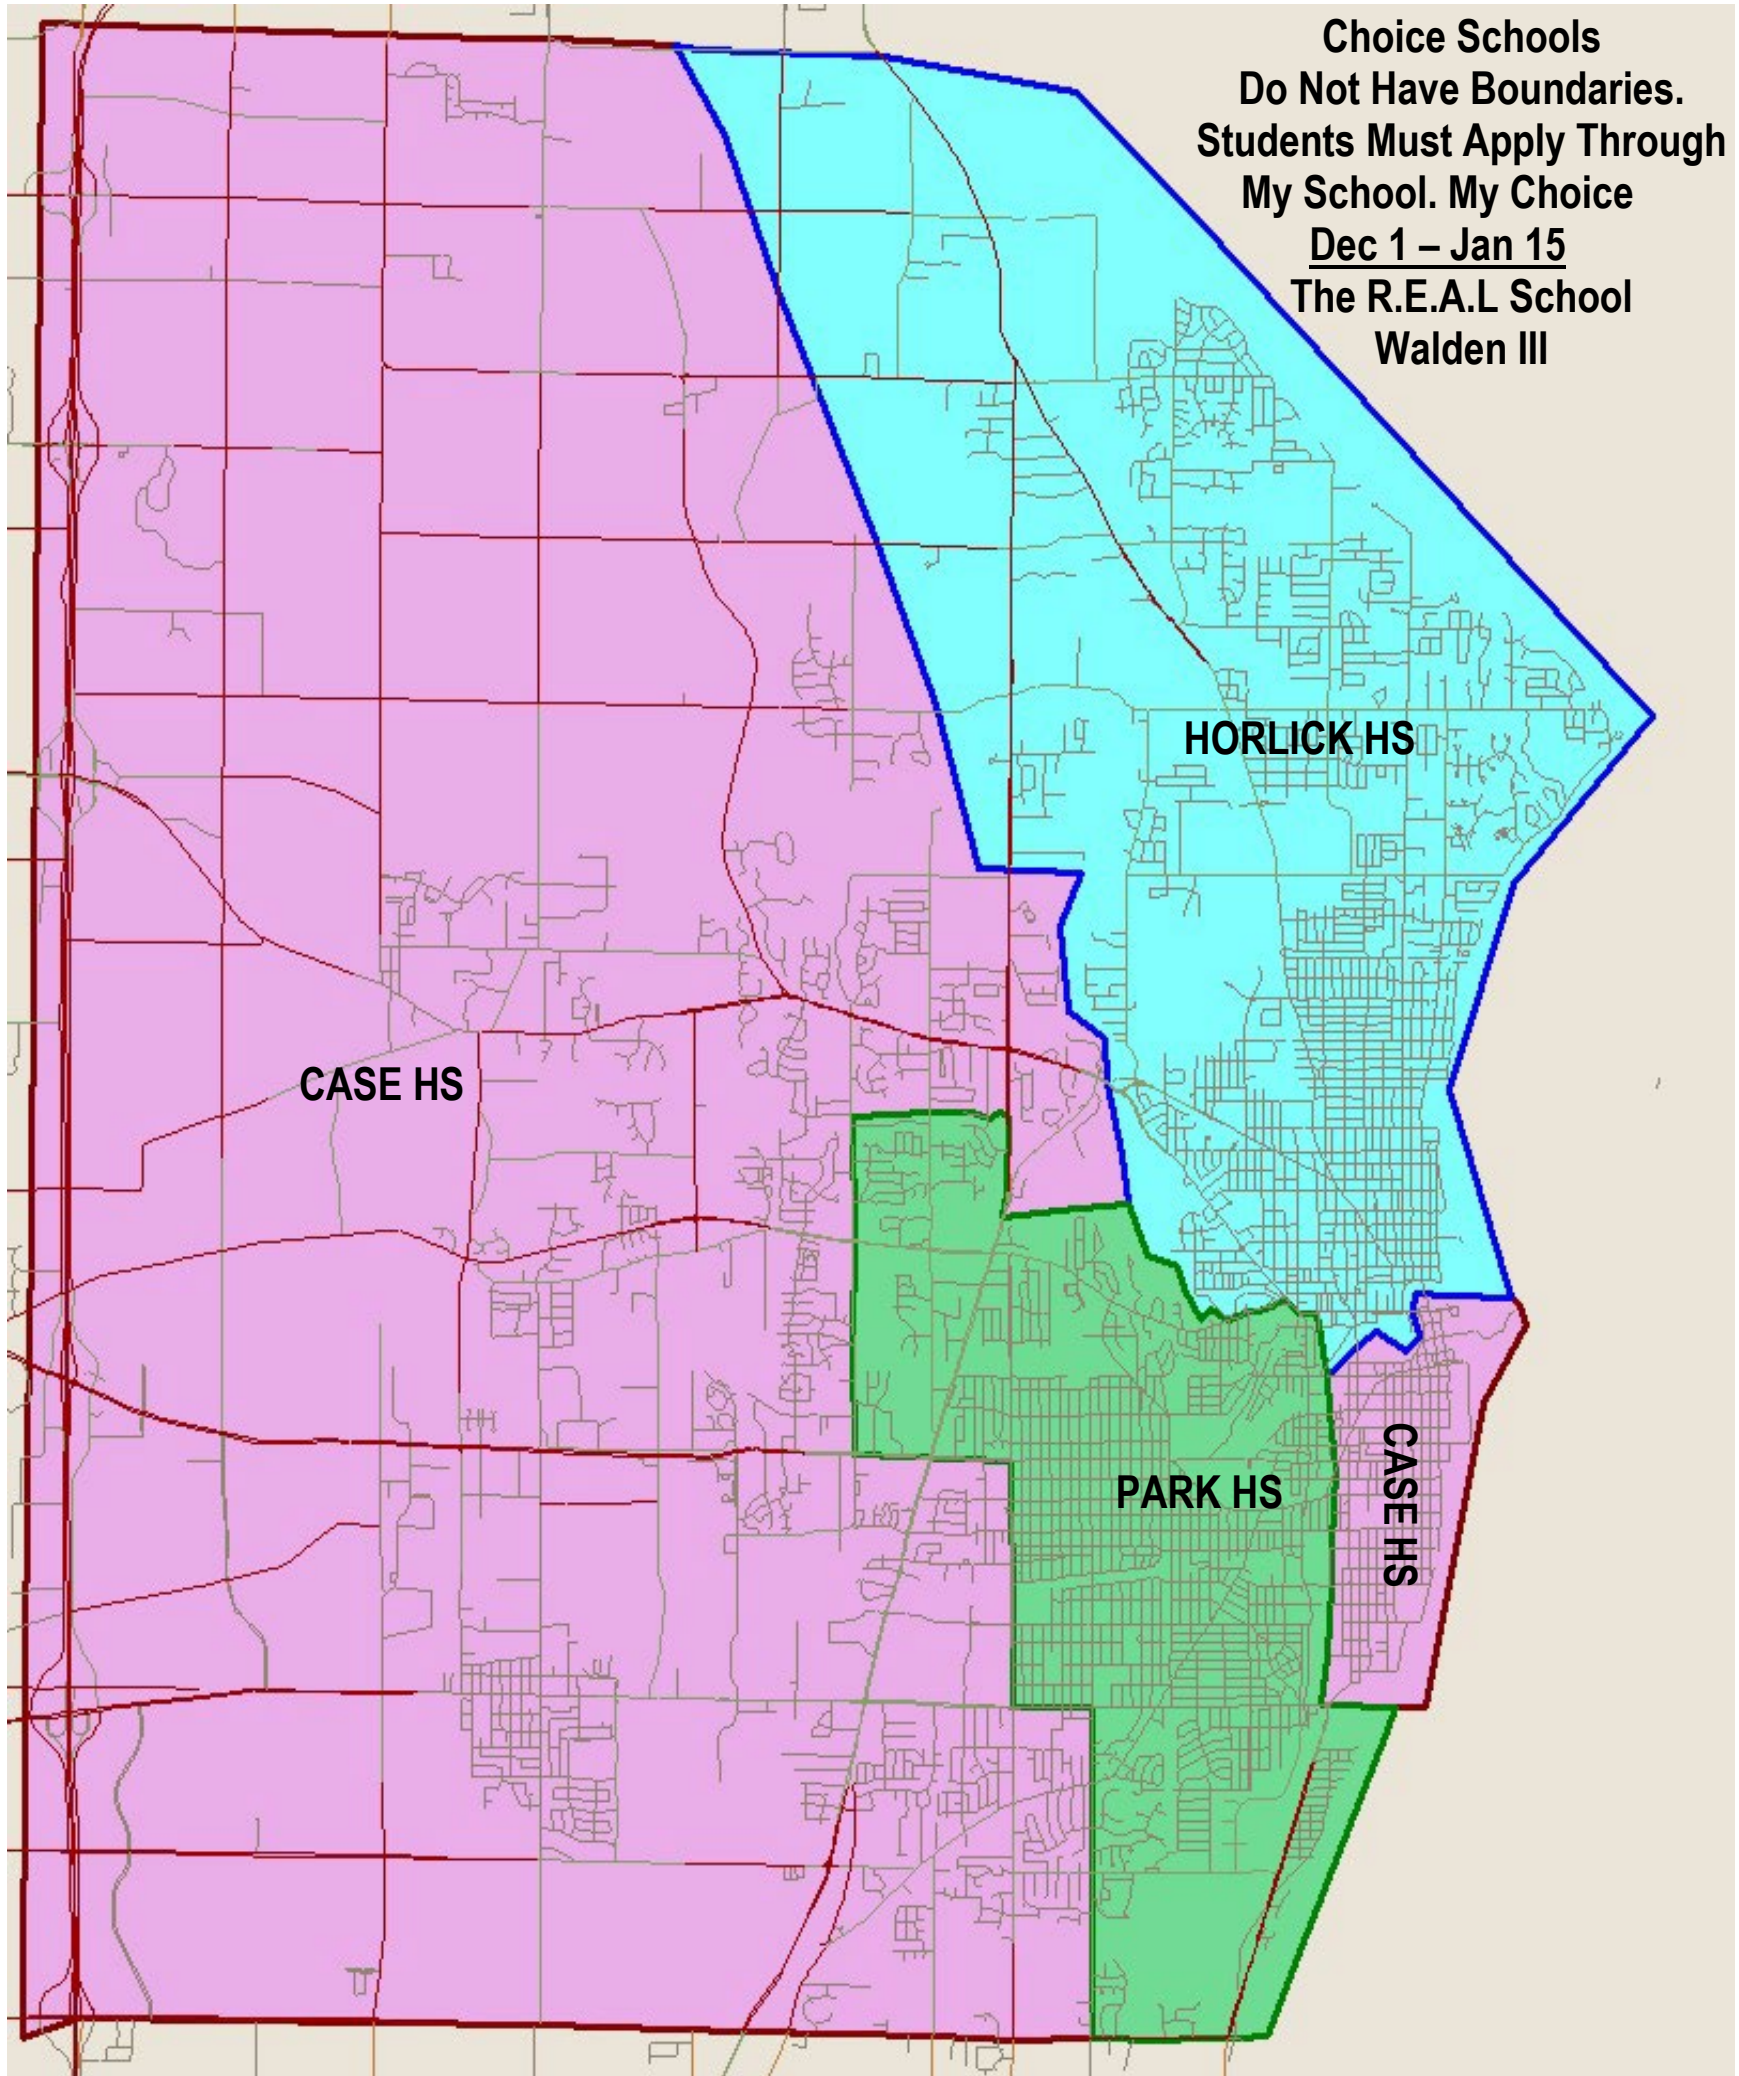

# RACINE UNIFIED SCHOOL DISTRICT

## HIGH SCHOOL BOUNDARY AREA MAP

For More Information:  
Please Call 262-631-7194 or Log on to  
[www.rusd.org/district/new-families](http://www.rusd.org/district/new-families)