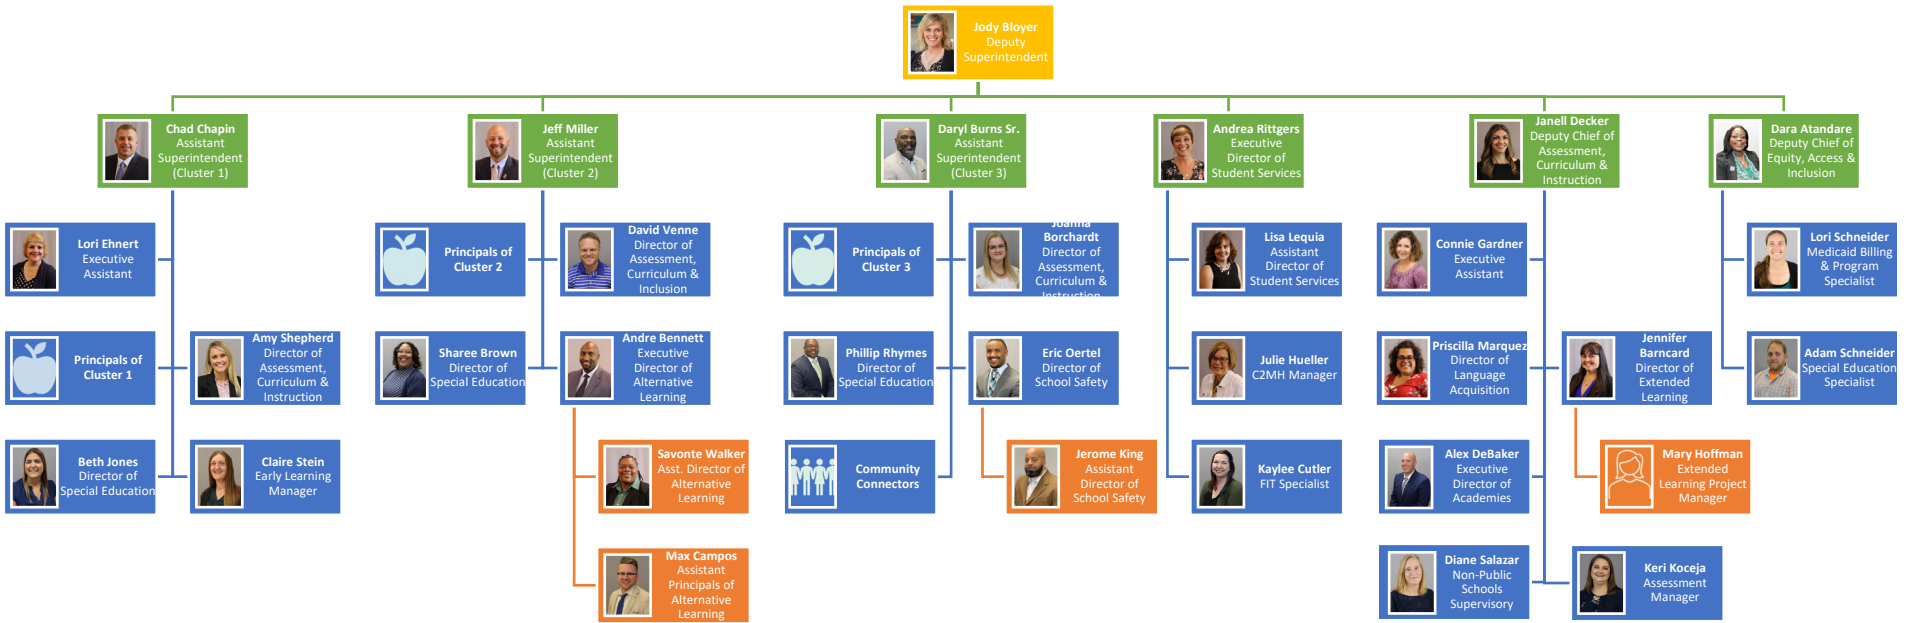

Soren Gajewski
Superintendent

Elizabeth Tobias
Executive Assistant

Jody Bloyer
Deputy Superintendent

Jeff Serak
Chief Financial Officer

Peter Reynolds
Chief Operations Officer

Tim Peltz
Chief Information Officer

Stacy Tapp
Chief of Communication & Community Engagement

Emily DeBaker
Chief of Staff

Chad Chapin
Assistant Superintendent (Cluster 1)

Jeff Miller
Assistant Superintendent (Cluster 2)

Daryl Burns Sr.
Assistant Superintendent (Cluster 3)

Janell Decker
Deputy Chief of Assessment, Curriculum & Instruction

Dara Atandare
Deputy Chief of Equity, Access & Inclusion

Andrea Rittgers
Executive Director of Student Services

 **Jeff Miller**
Assistant
Superintendent
(Cluster 2)

Dr. Curt Shircel
The R.E.A.L. School
(6-12)

Hailey Webb
Academy Principal

Sean Leavy
Academy Principal

TBD
Academy Principal

Jennifer Jackson
Asst. Principal

Jennifer Al-Sager
Asst. Principal

Michael Cyzak
Academy Principal