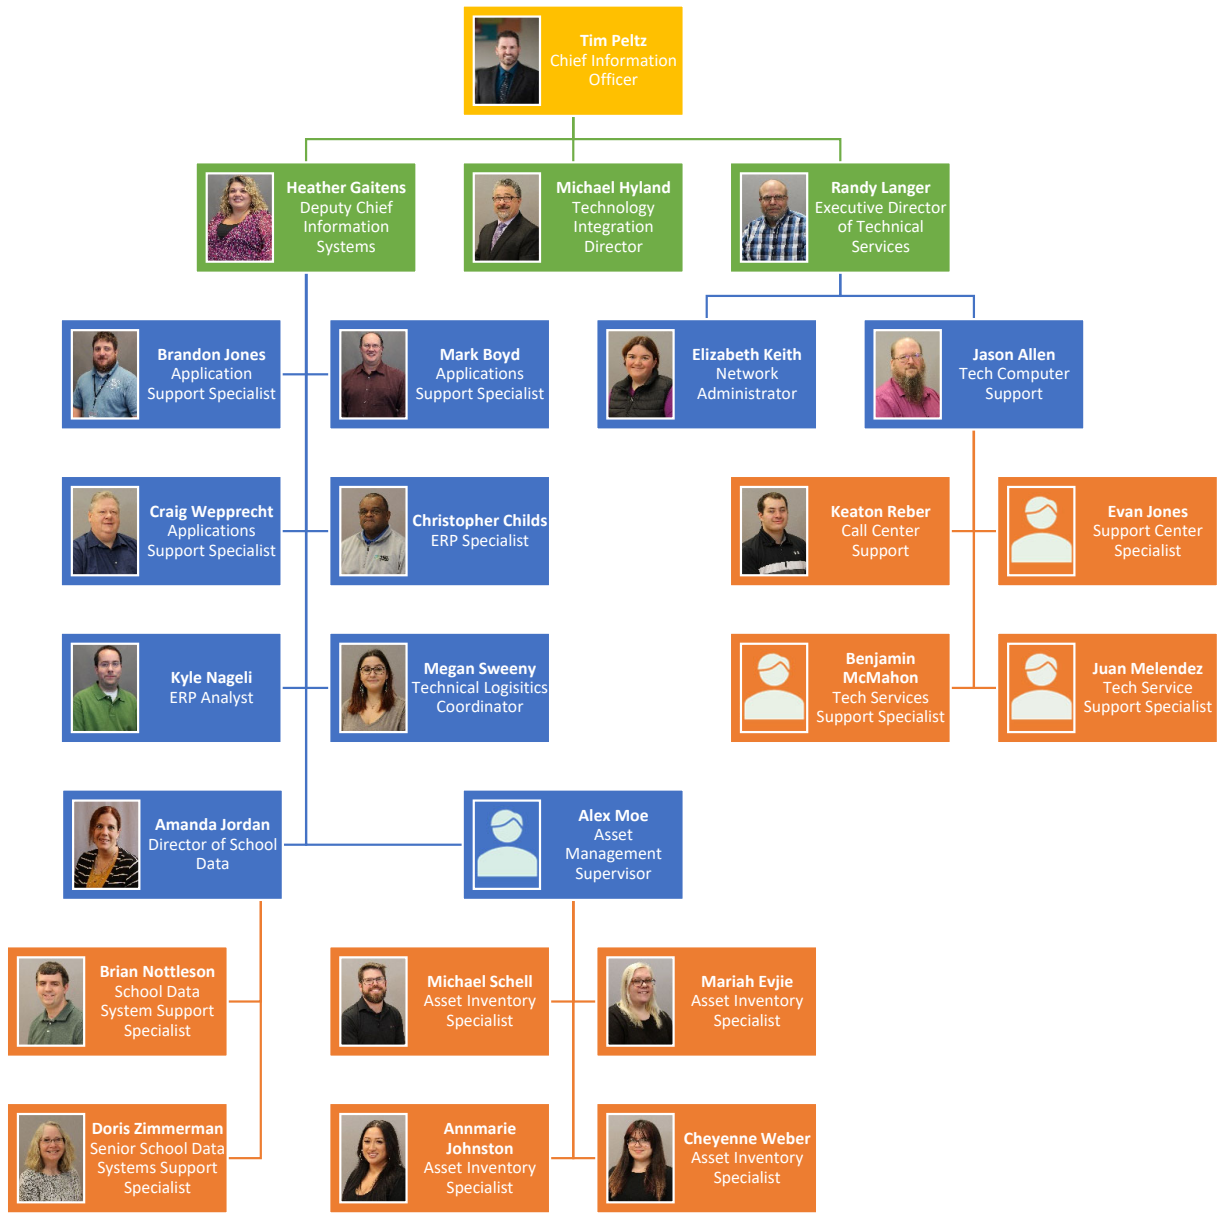

Kelly Goggins
Academy Principal

Michael Maxwell
Academy Principal

Esteban Malacara
Academy Principal

Tiffany Bachmann-Burgner
Academy Principal

Brianna McPhee
Academy Principal

Tom Tuttle
Academy Principal

Michael Jackson
Academy Principal

TBD
Activities Director

Joe Arbinger
Activities Director

Adam King
Activities Director

Stacy Tapp
Chief of
Communications &
Community
Engagement

Jonalee Kuhn
Communications
Manager