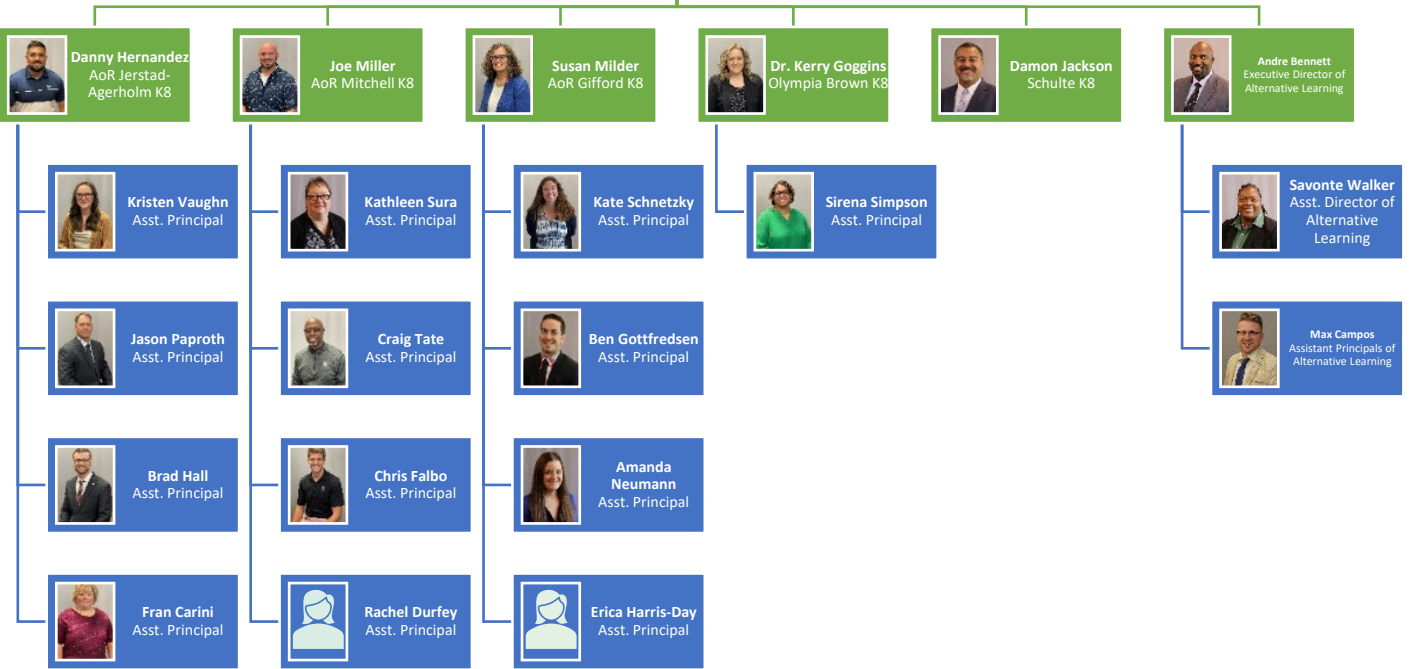

Soren Gajewski
Superintendent

Elizabeth Tobias
Executive Assistant

Jody Bloyer
Deputy Superintendent

Jeff Serak
Chief Financial Officer

Peter Reynolds
Chief Operations Officer

Tim Peltz
Chief Information Officer

Stacy Tapp
Chief of Communication & Community Engagement

Emily DeBaker
Chief of Staff

Chad Chapin
Assistant Superintendent (Cluster 1)

Jeff Miller
Assistant Superintendent (Cluster 2)

Daryl Burns Sr.
Assistant Superintendent (Cluster 3)

Janell Decker
Deputy Chief of Assessment, Curriculum & Instruction

Dara Atandare
Deputy Chief of Equity, Access & Inclusion

Andrea Rittgers
Executive Director of Student Services

 **Jeff Miller**
Assistant
Superintendent
(Cluster 2)

Daryl Burns Sr.
Assistant Superintendent
(Cluster 3)

Cassie Kuranz
AoR Case High School

Tangella King
AoR Horlick High School

Bill O'Malley
AoR Park High School

Jeffrey Sturdevant
Walden III Middle & High School