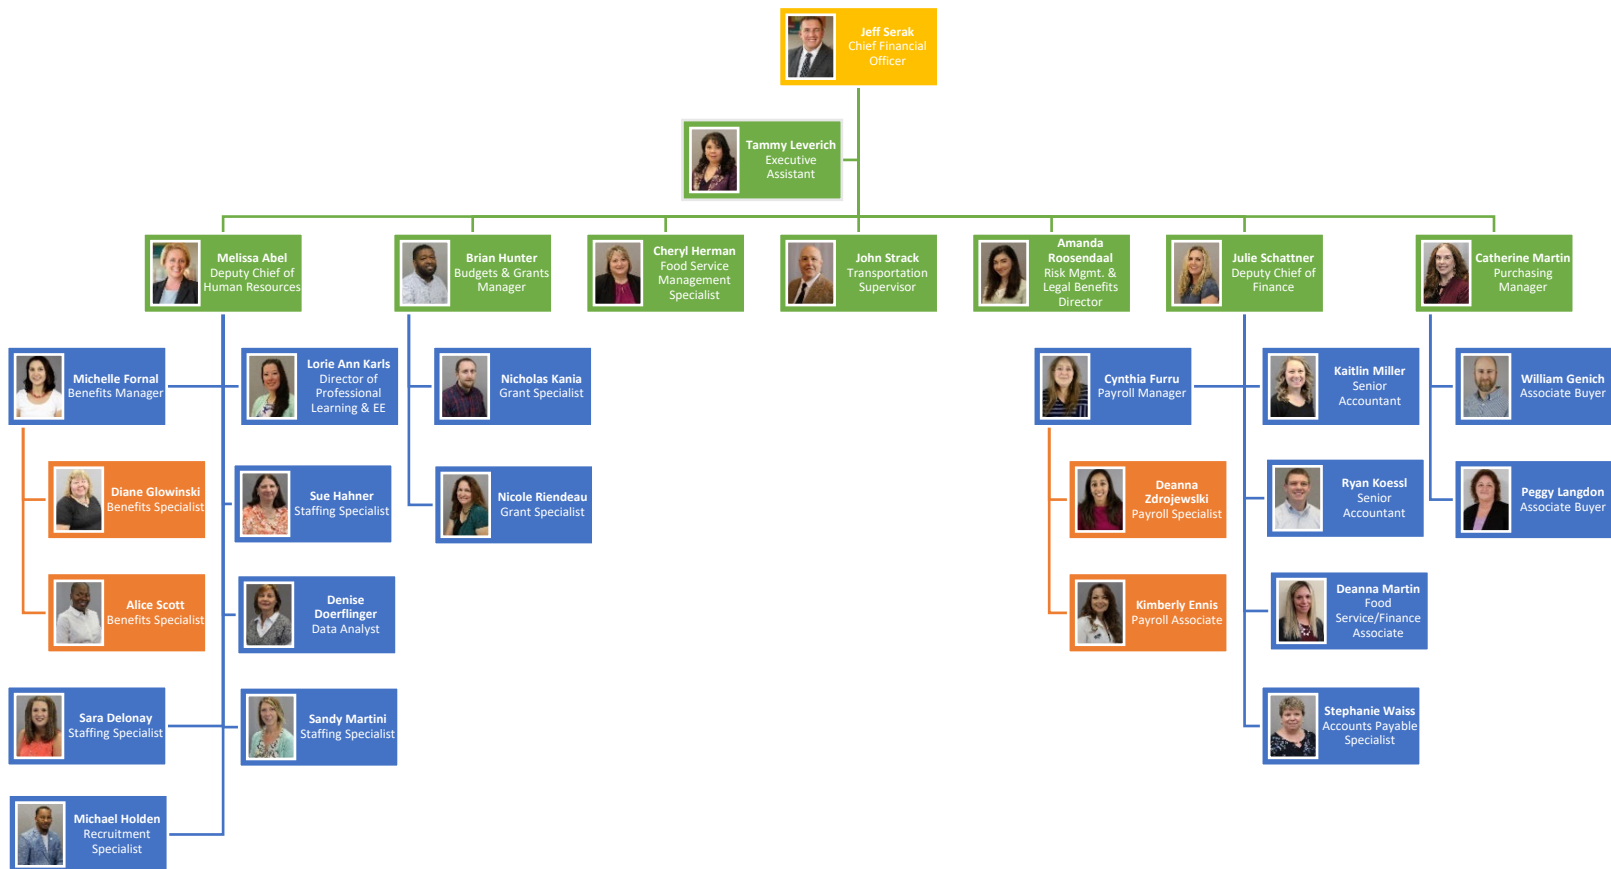

Dr. Curt Shircel
The R.E.A.L. School
(6-12)

Hailey Webb
Academy Principal

Sean Leavy
Academy Principal

TBD
Academy Principal

Jennifer Jackson
Asst. Principal

Jennifer Al-Sager
Asst. Principal

Michael Cyzak
Academy Principal

Kelly Goggins
Academy Principal

Michael Maxwell
Academy Principal

Esteban Malacara
Academy Principal

Tiffany Bachmann-Burgner
Academy Principal

Brianna McPhee
Academy Principal

Tom Tuttle
Academy Principal

Michael Jackson
Academy Principal

TBD
Activities Director

Joe Arbinger
Activities Director

Adam King
Activities Director

Stacy Tapp
Chief of
Communications &
Community
Engagement

Jonalee Kuhn
Communications
Manager