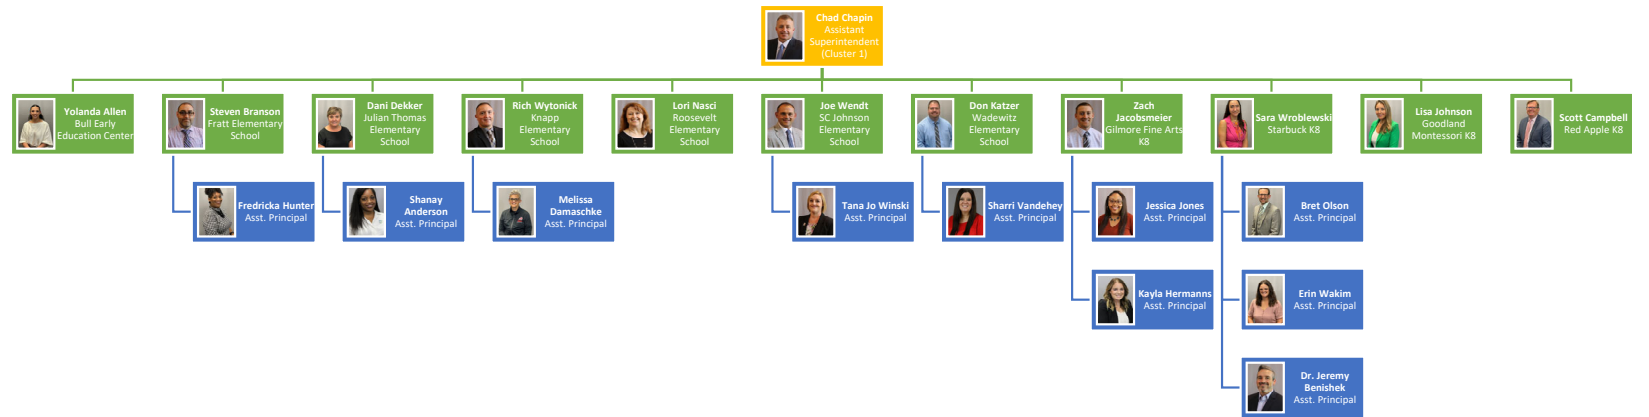

Soren Gajewski
Superintendent

Elizabeth Tobias
Executive Assistant

Jody Bloyer
Deputy Superintendent

Jeff Serak
Chief Financial Officer

Peter Reynolds
Chief Operations Officer

Tim Peltz
Chief Information Officer

Janell Decker
Deputy Chief of Assessment, Curriculum & Instruction

Dara Atandare
Deputy Chief of Equity, Access & Inclusion

Andrea Rittgers
Executive Director of Student Services

 **Jeff Miller**
Assistant
Superintendent
(Cluster 2)

Daryl Burns Sr.
Assistant Superintendent
(Cluster 3)

Cassie Kuranz
AoR Case High School

Tangella King
AoR Horlick High School

Bill O'Malley
AoR Park High School

Jeffrey Sturdevant
Walden III Middle & High School

Dr. Curt Shircel
The R.E.A.L. School
(6-12)

Hailey Webb
Academy Principal

Sean Leavy
Academy Principal

TBD
Academy Principal

Jennifer Jackson
Asst. Principal

Jennifer Al-Sager
Asst. Principal

Michael Cyzak
Academy Principal