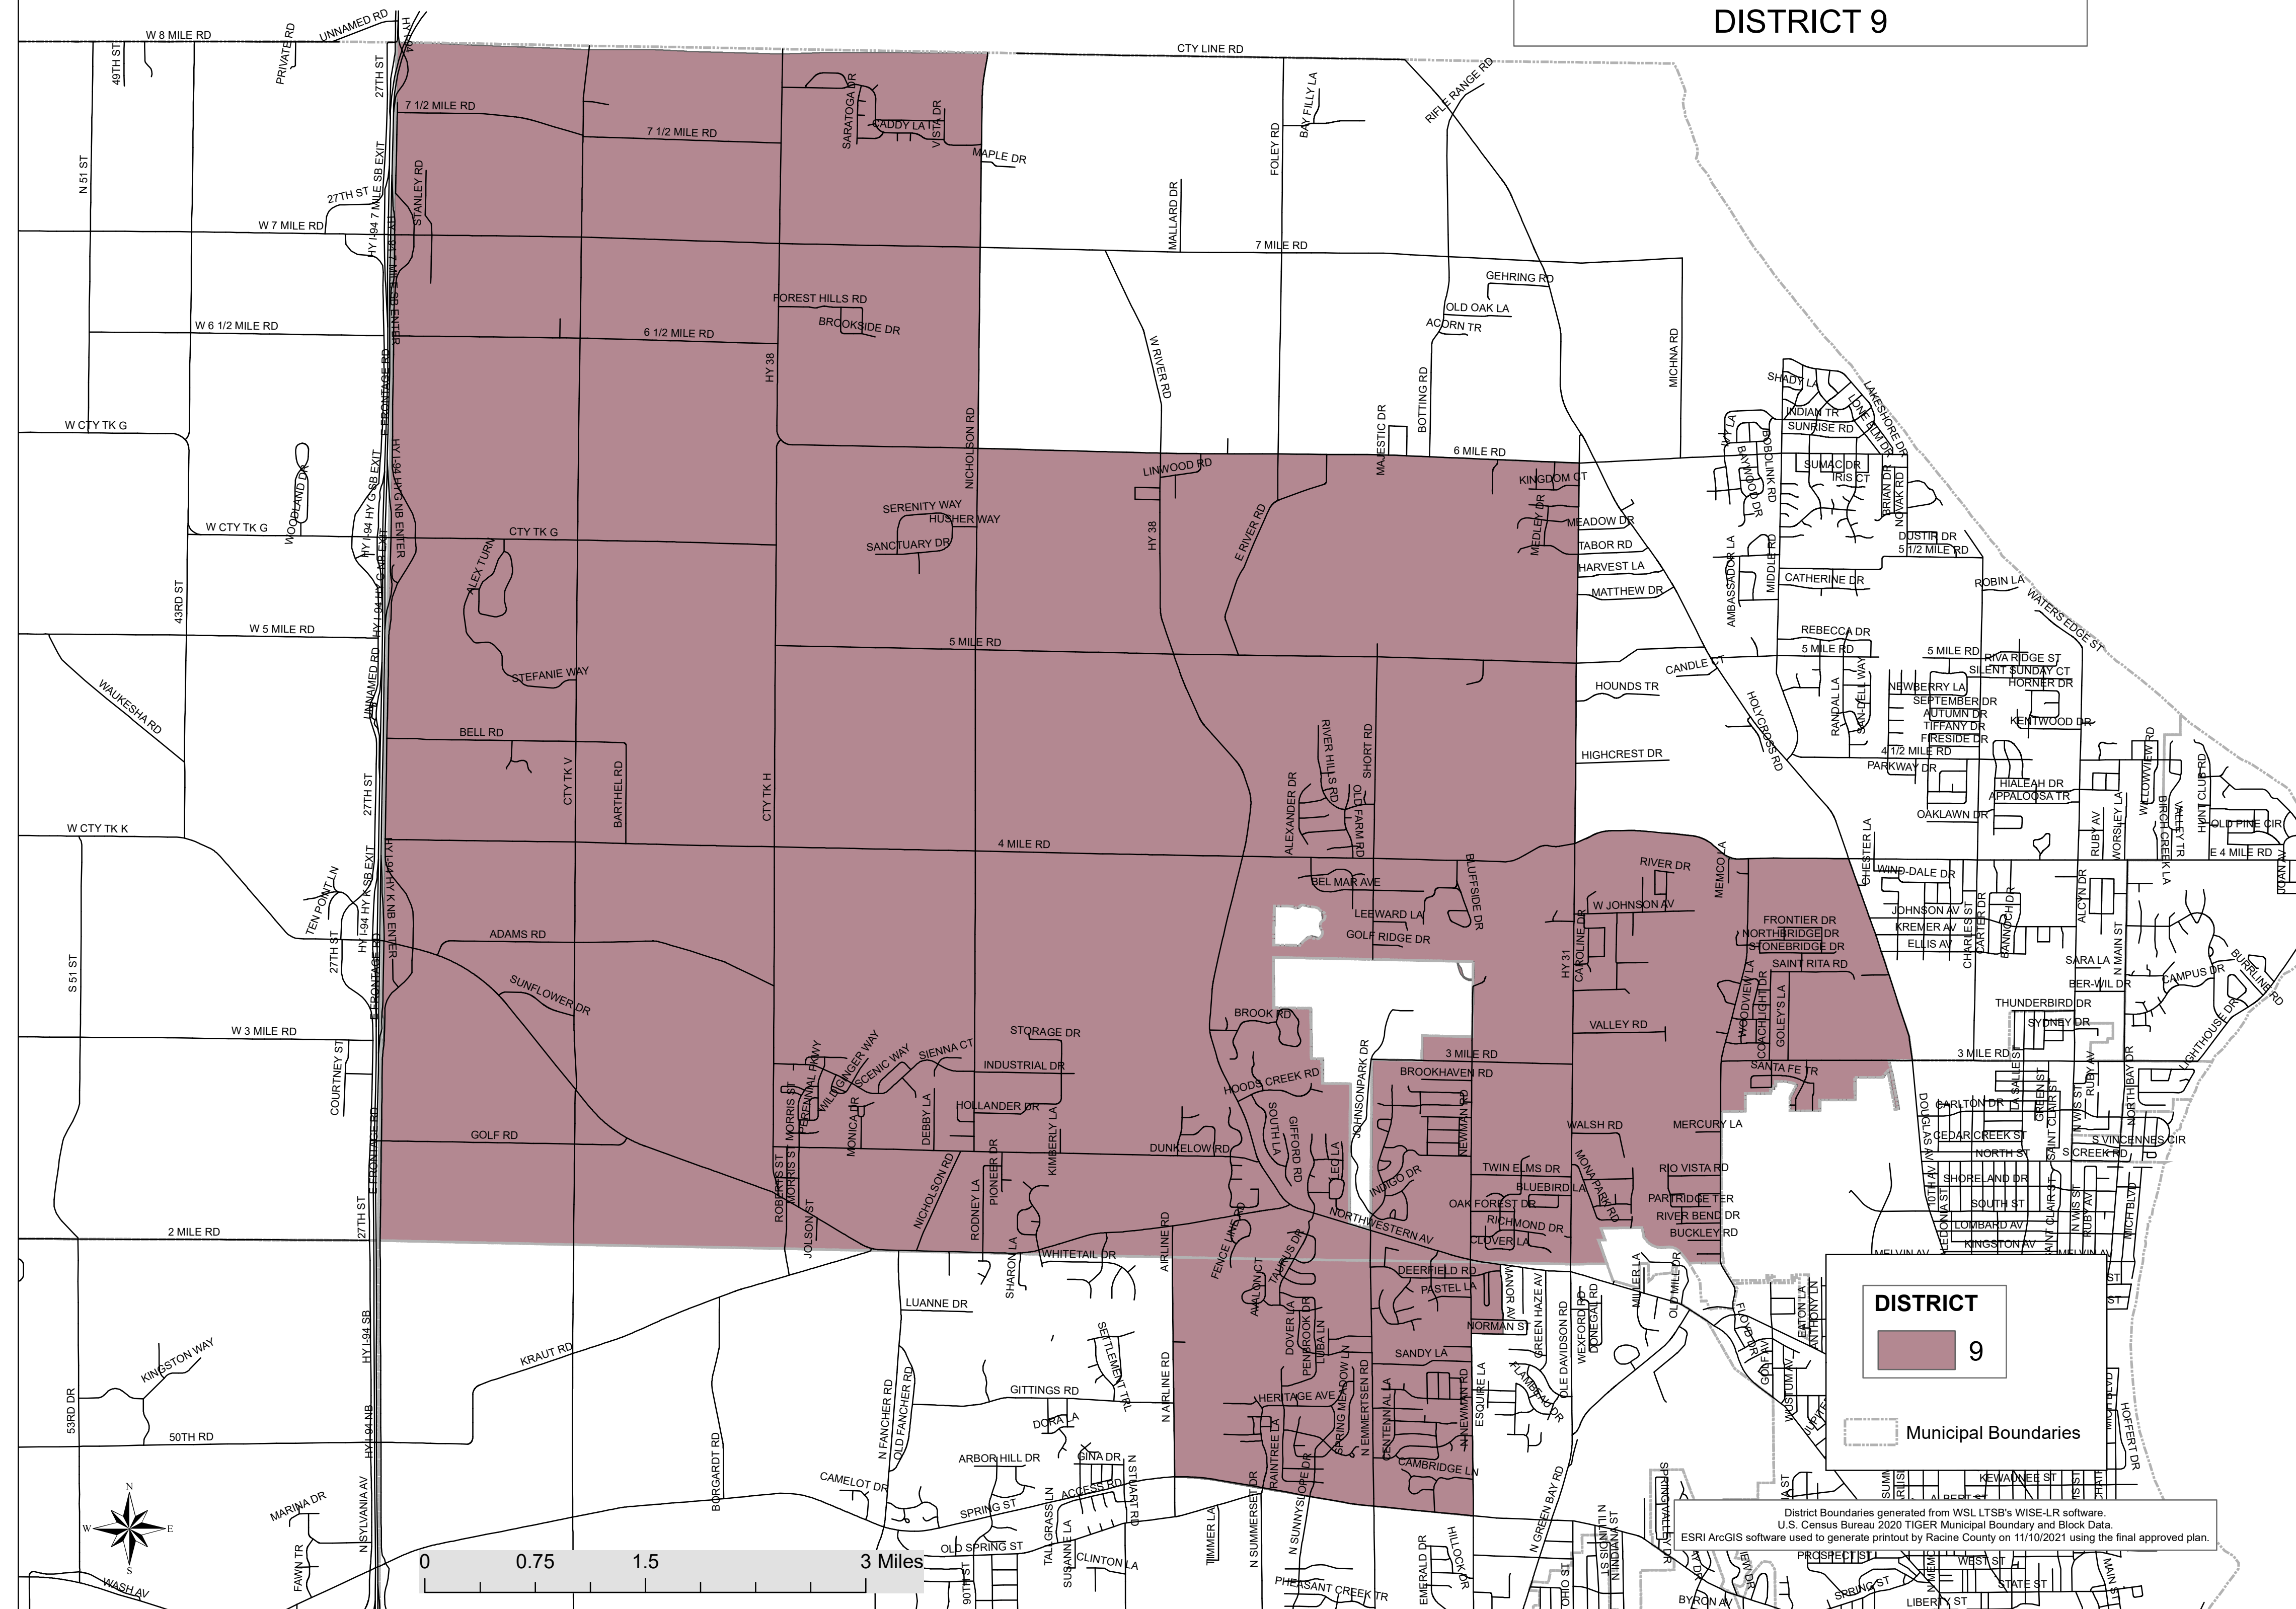

RACINE UNIFIED SCHOOL DISTRICT DISTRICT 9

DISTRICT
9

Municipal Boundaries

District Boundaries generated from WSL LTSS's WISE-LR software.
U.S. Census Bureau 2020 TIGER Municipal Boundary and Block Data.
ESRI ArcGIS software used to generate printout by Racine County on 11/10/2021 using the final approved plan.