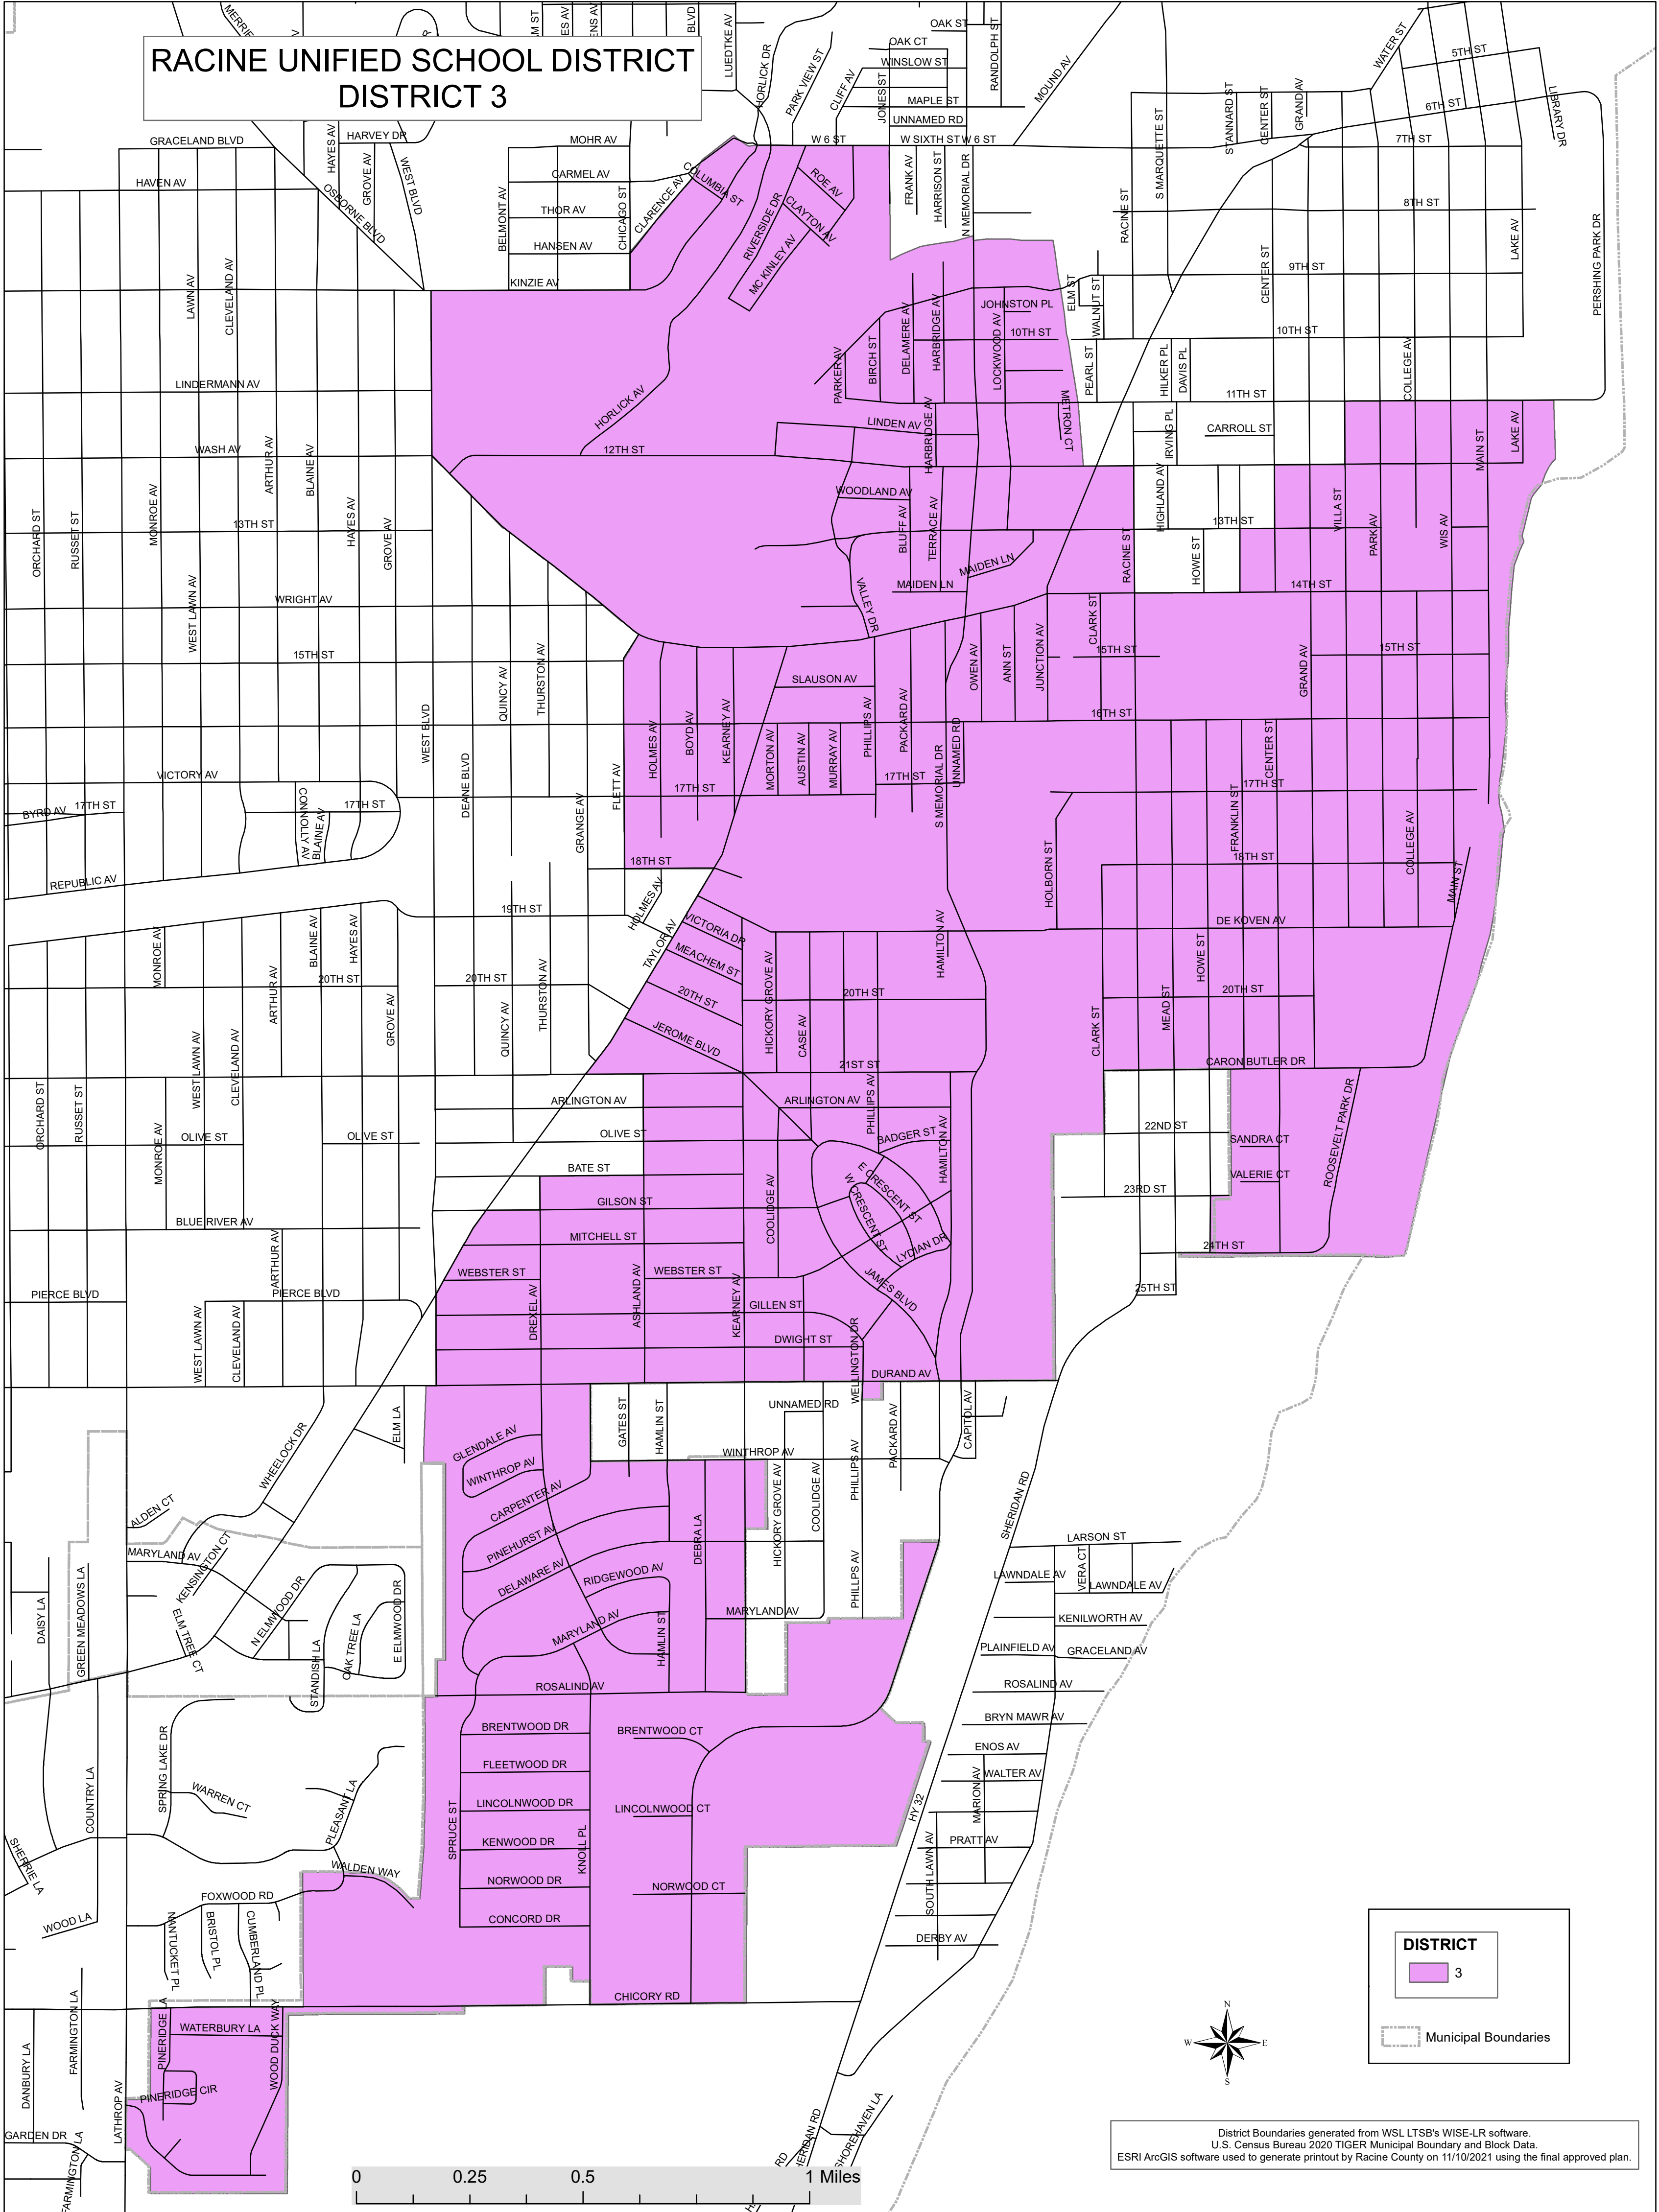

# RACINE UNIFIED SCHOOL DISTRICT DISTRICT 3

**DISTRICT**  
3

Municipal Boundaries

District Boundaries generated from WSL LTSB's WISE-LR software.  
U.S. Census Bureau 2020 TIGER Municipal Boundary and Block Data.  
ESRI ArcGIS software used to generate printout by Racine County on 11/10/2021 using the final approved plan.