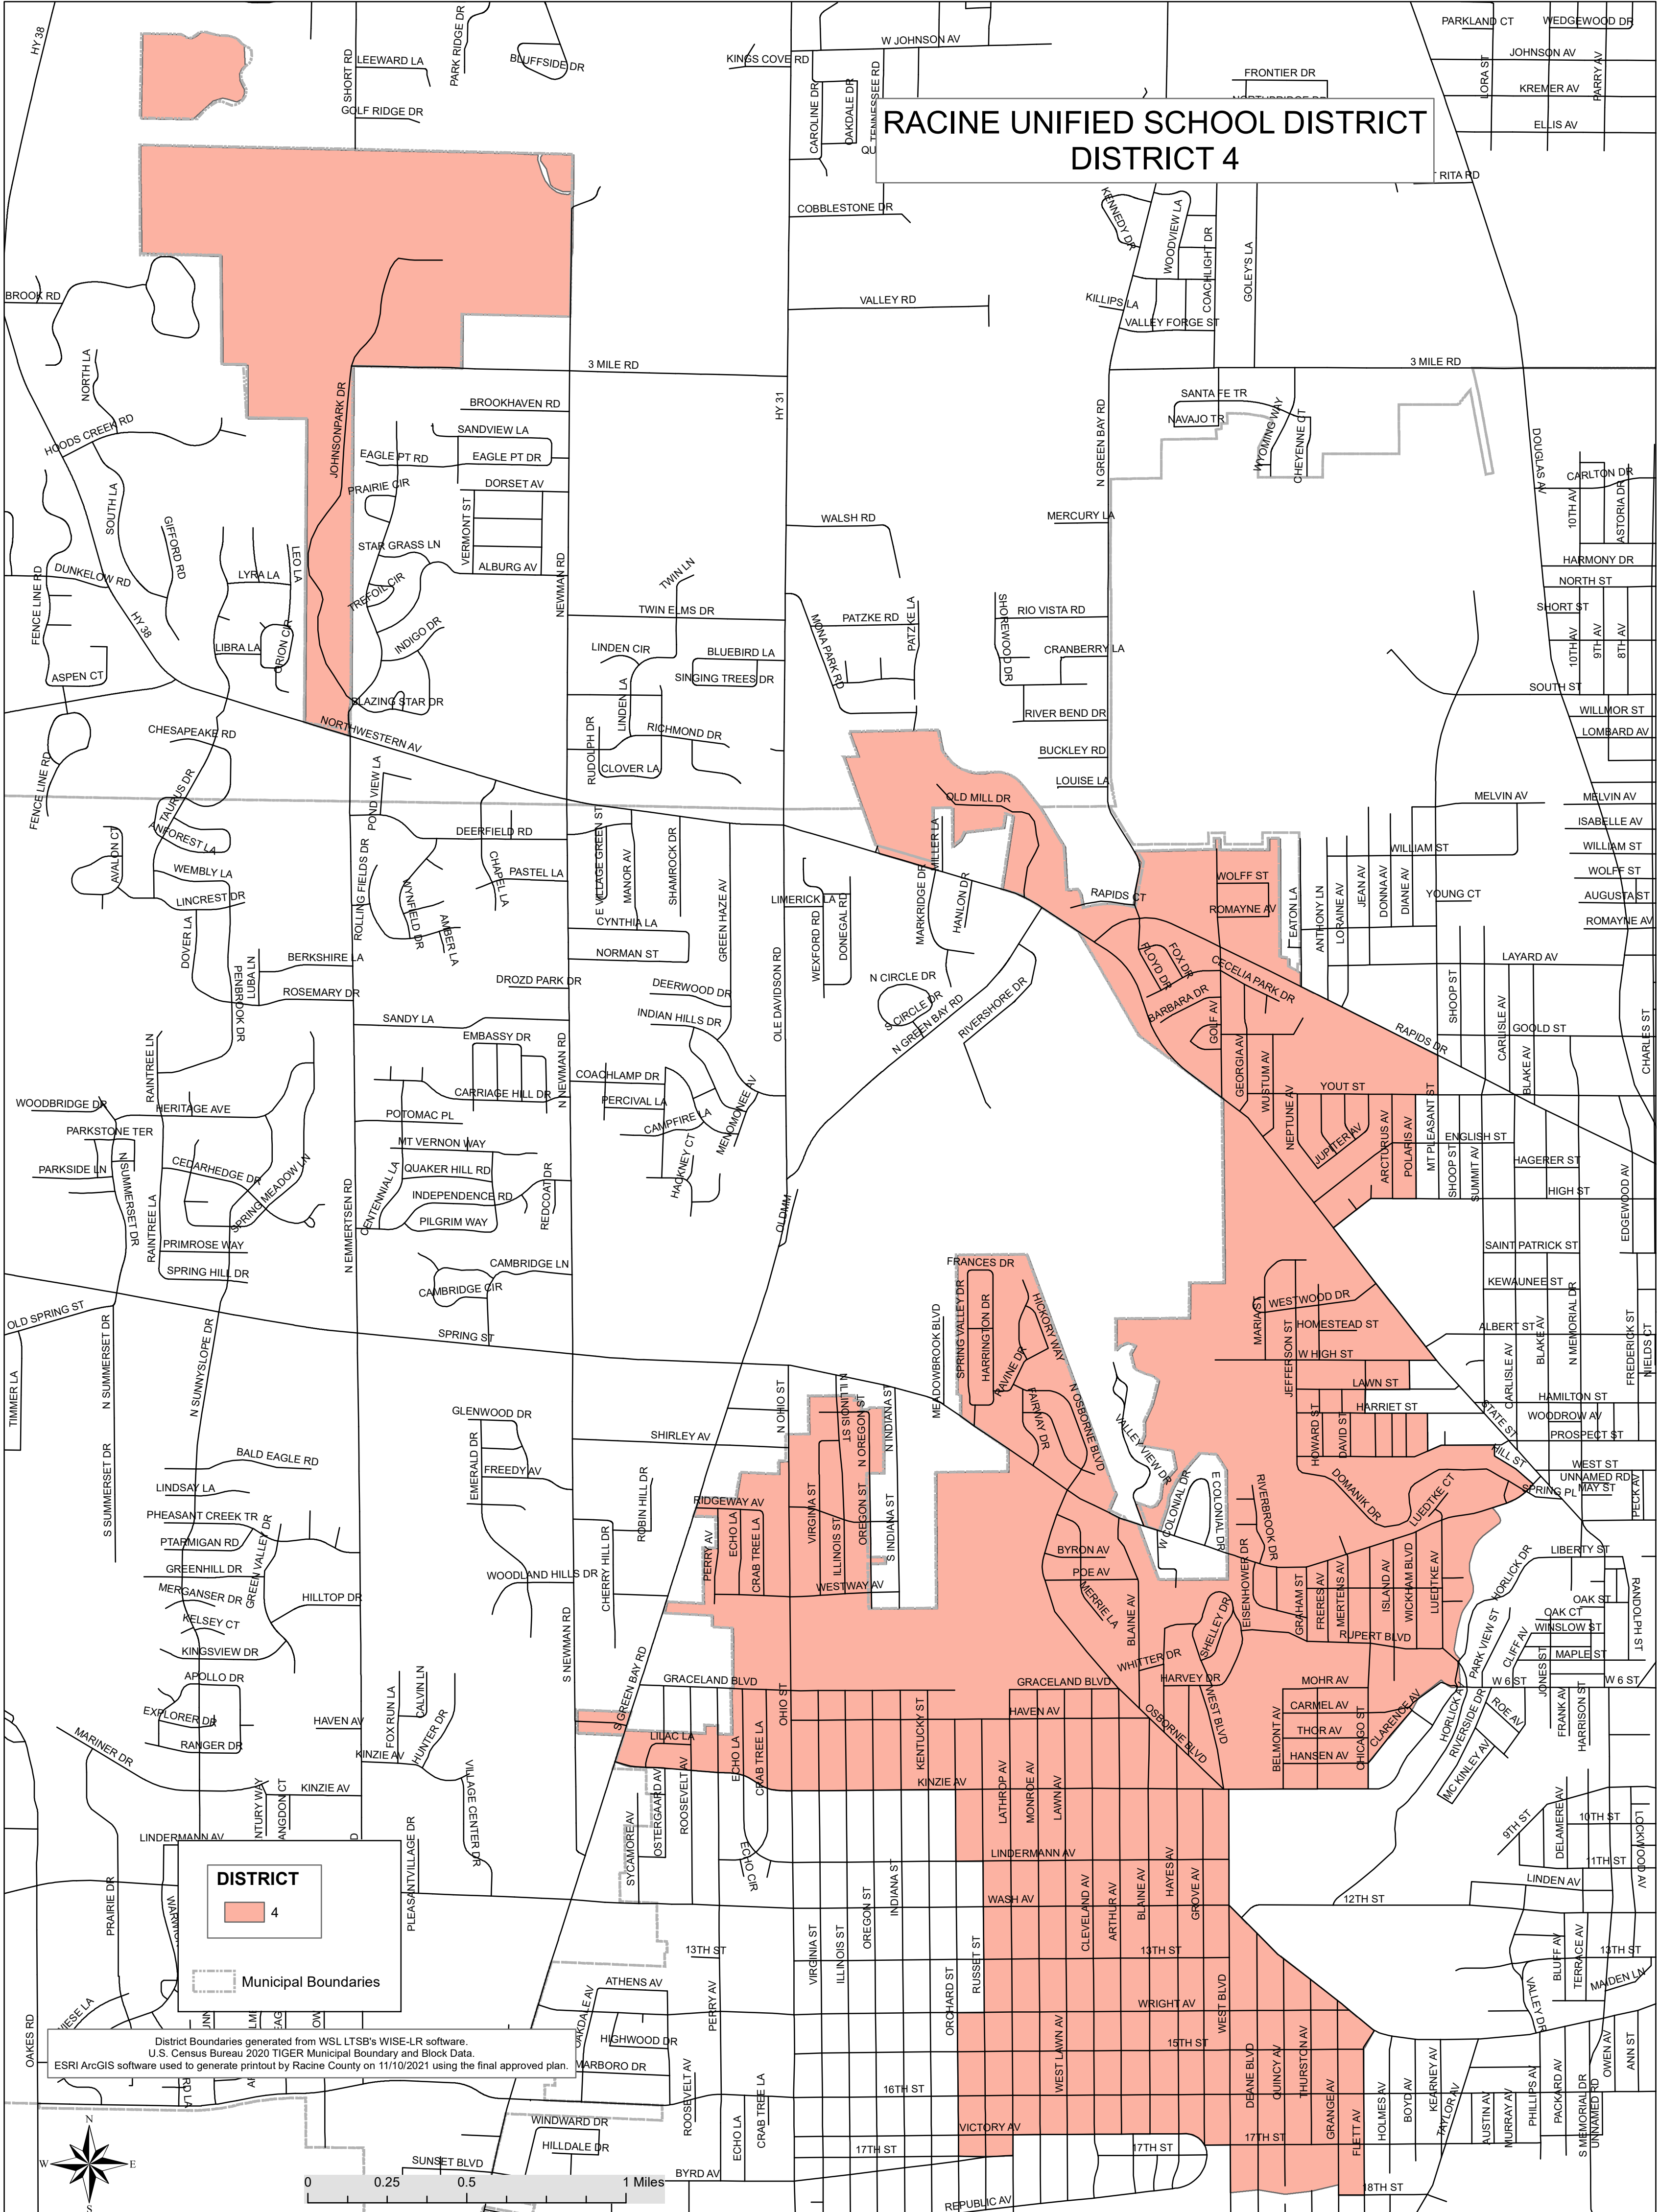

RACINE UNIFIED SCHOOL DISTRICT DISTRICT 4

DISTRICT
4

Municipal Boundaries

District Boundaries generated from WSL LTSS's WISE-LR software.
U.S. Census Bureau 2020 TIGER Municipal Boundary and Block Data.
ESRI ArcGIS software used to generate printout by Racine County on 11/10/2021 using the final approved plan.