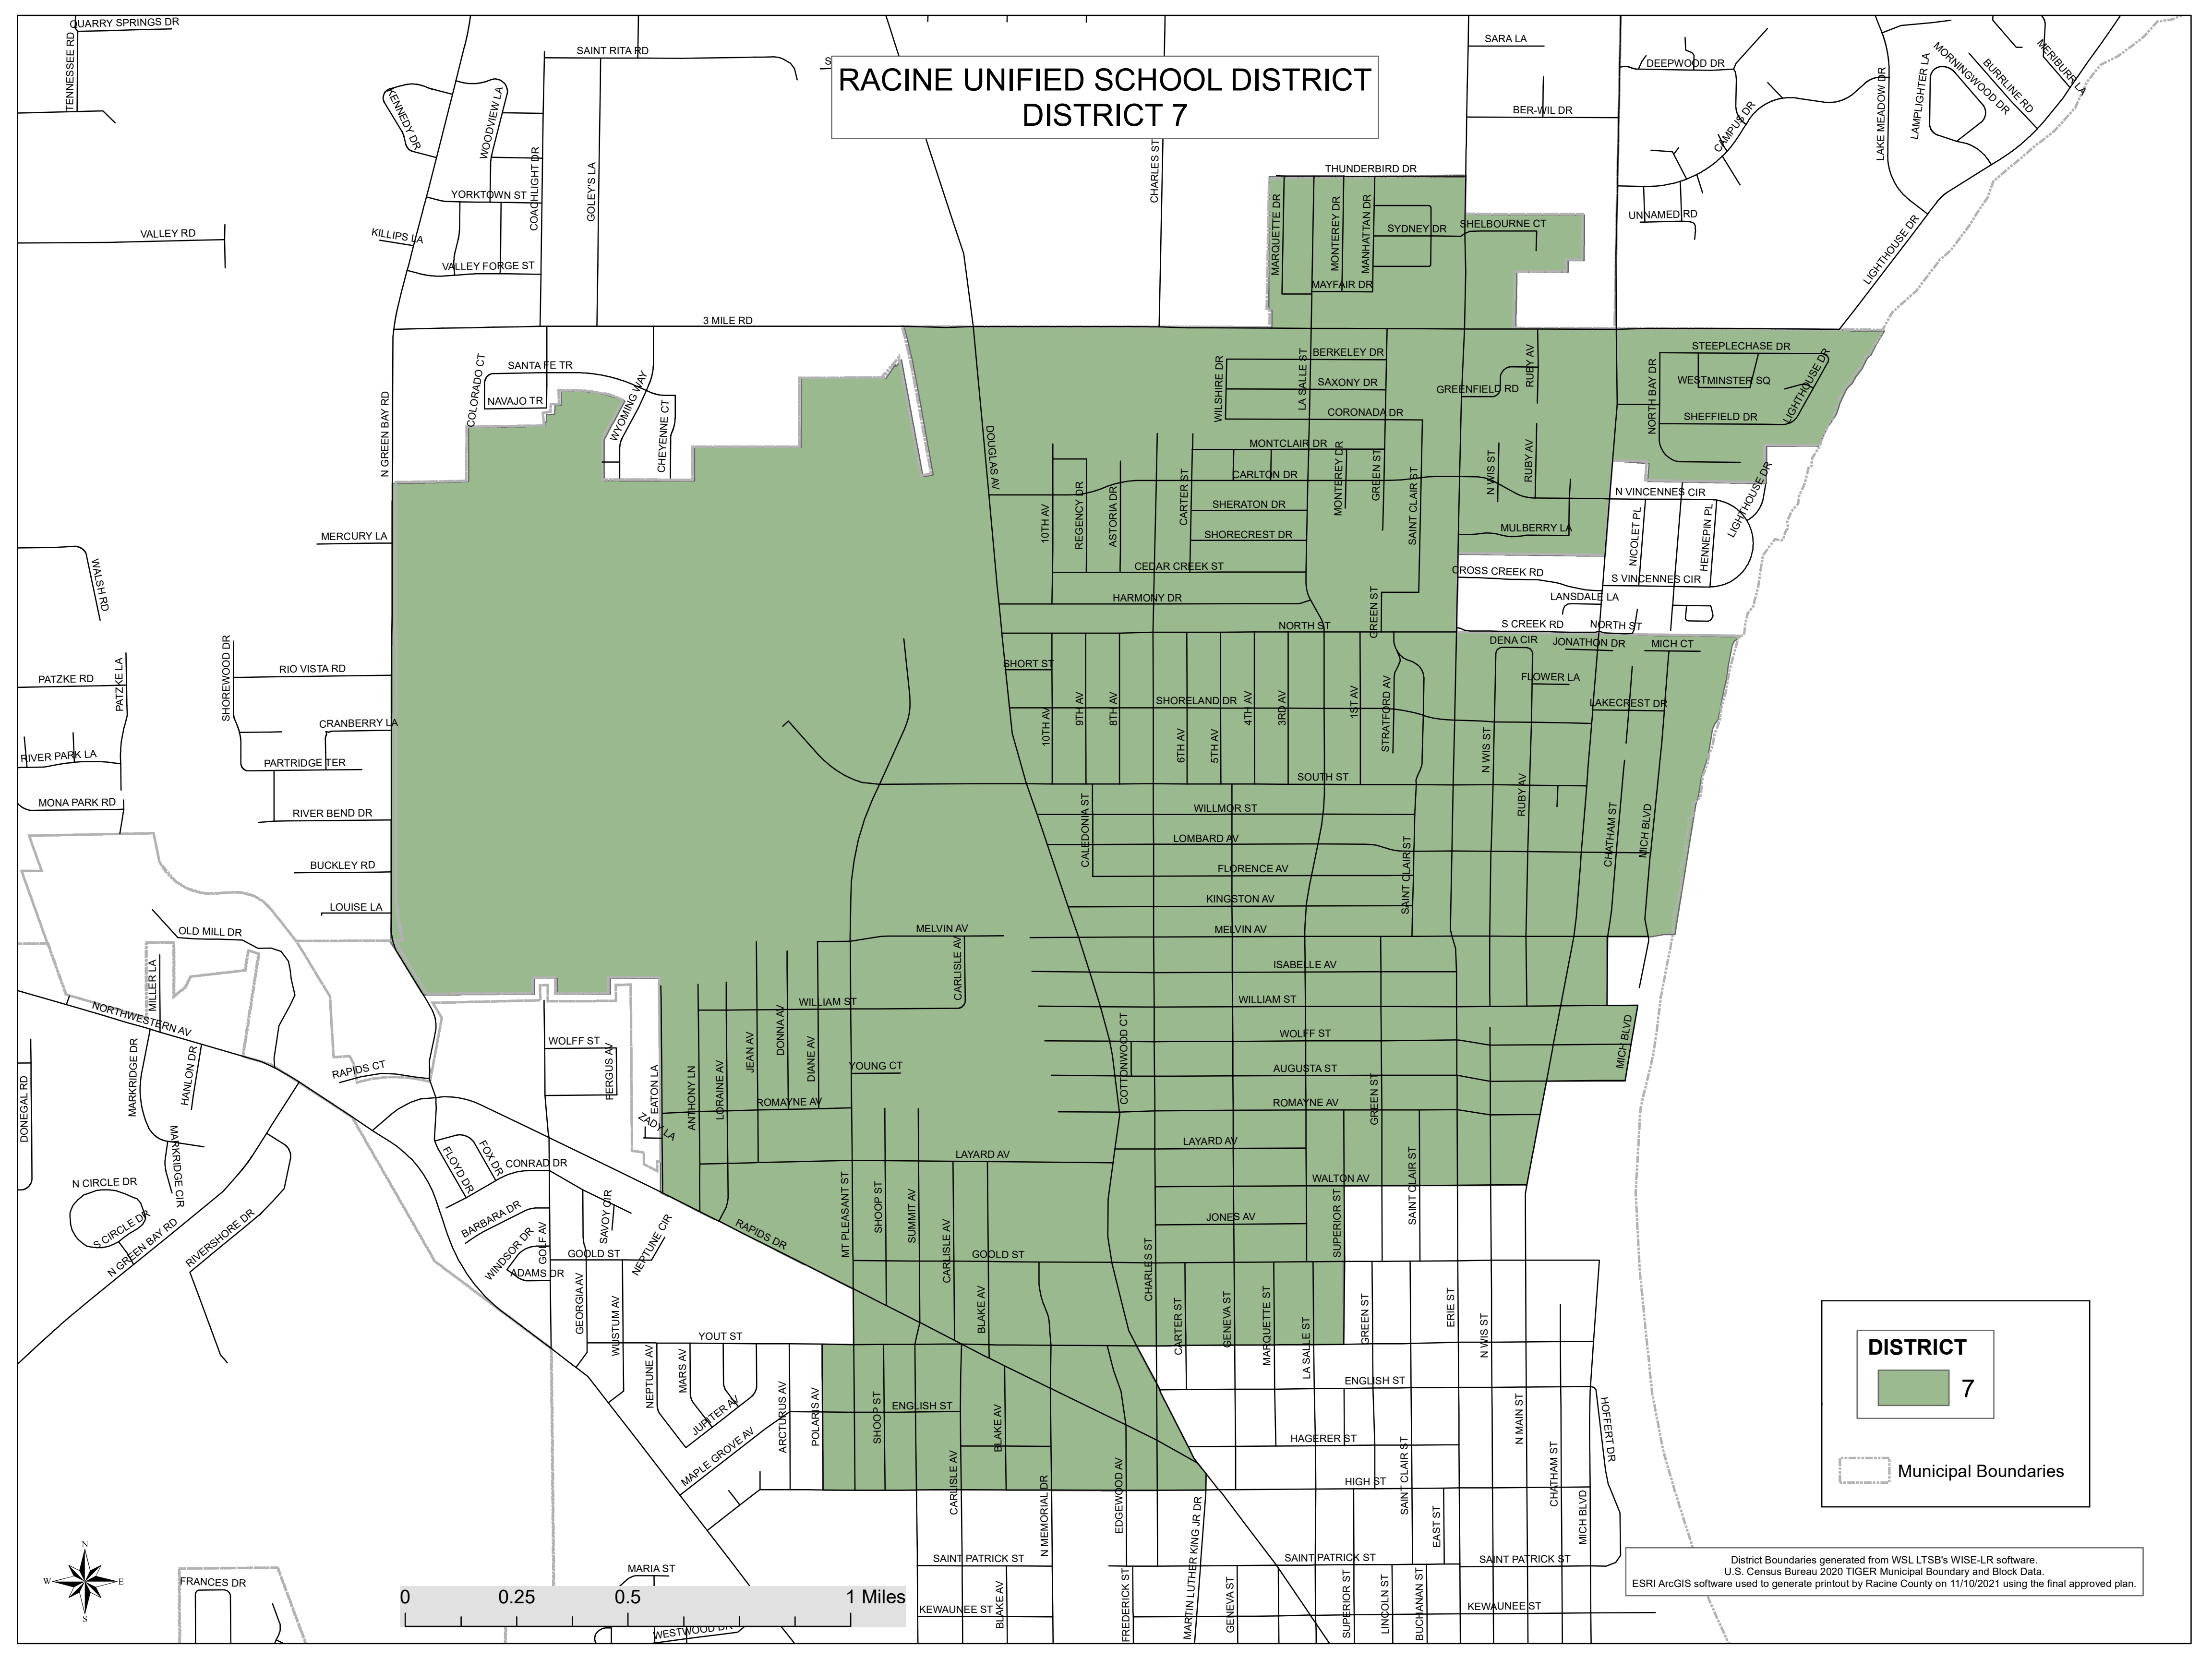

# RACINE UNIFIED SCHOOL DISTRICT DISTRICT 7

**DISTRICT**

7

Municipal Boundaries

District Boundaries generated from WSL LTSP's WISE-LR software.  
U.S. Census Bureau 2020 TIGER Municipal Boundary and Block Data.  
ESRI ArcGIS software used to generate printout by Racine County on 11/10/2021 using the final approved plan.